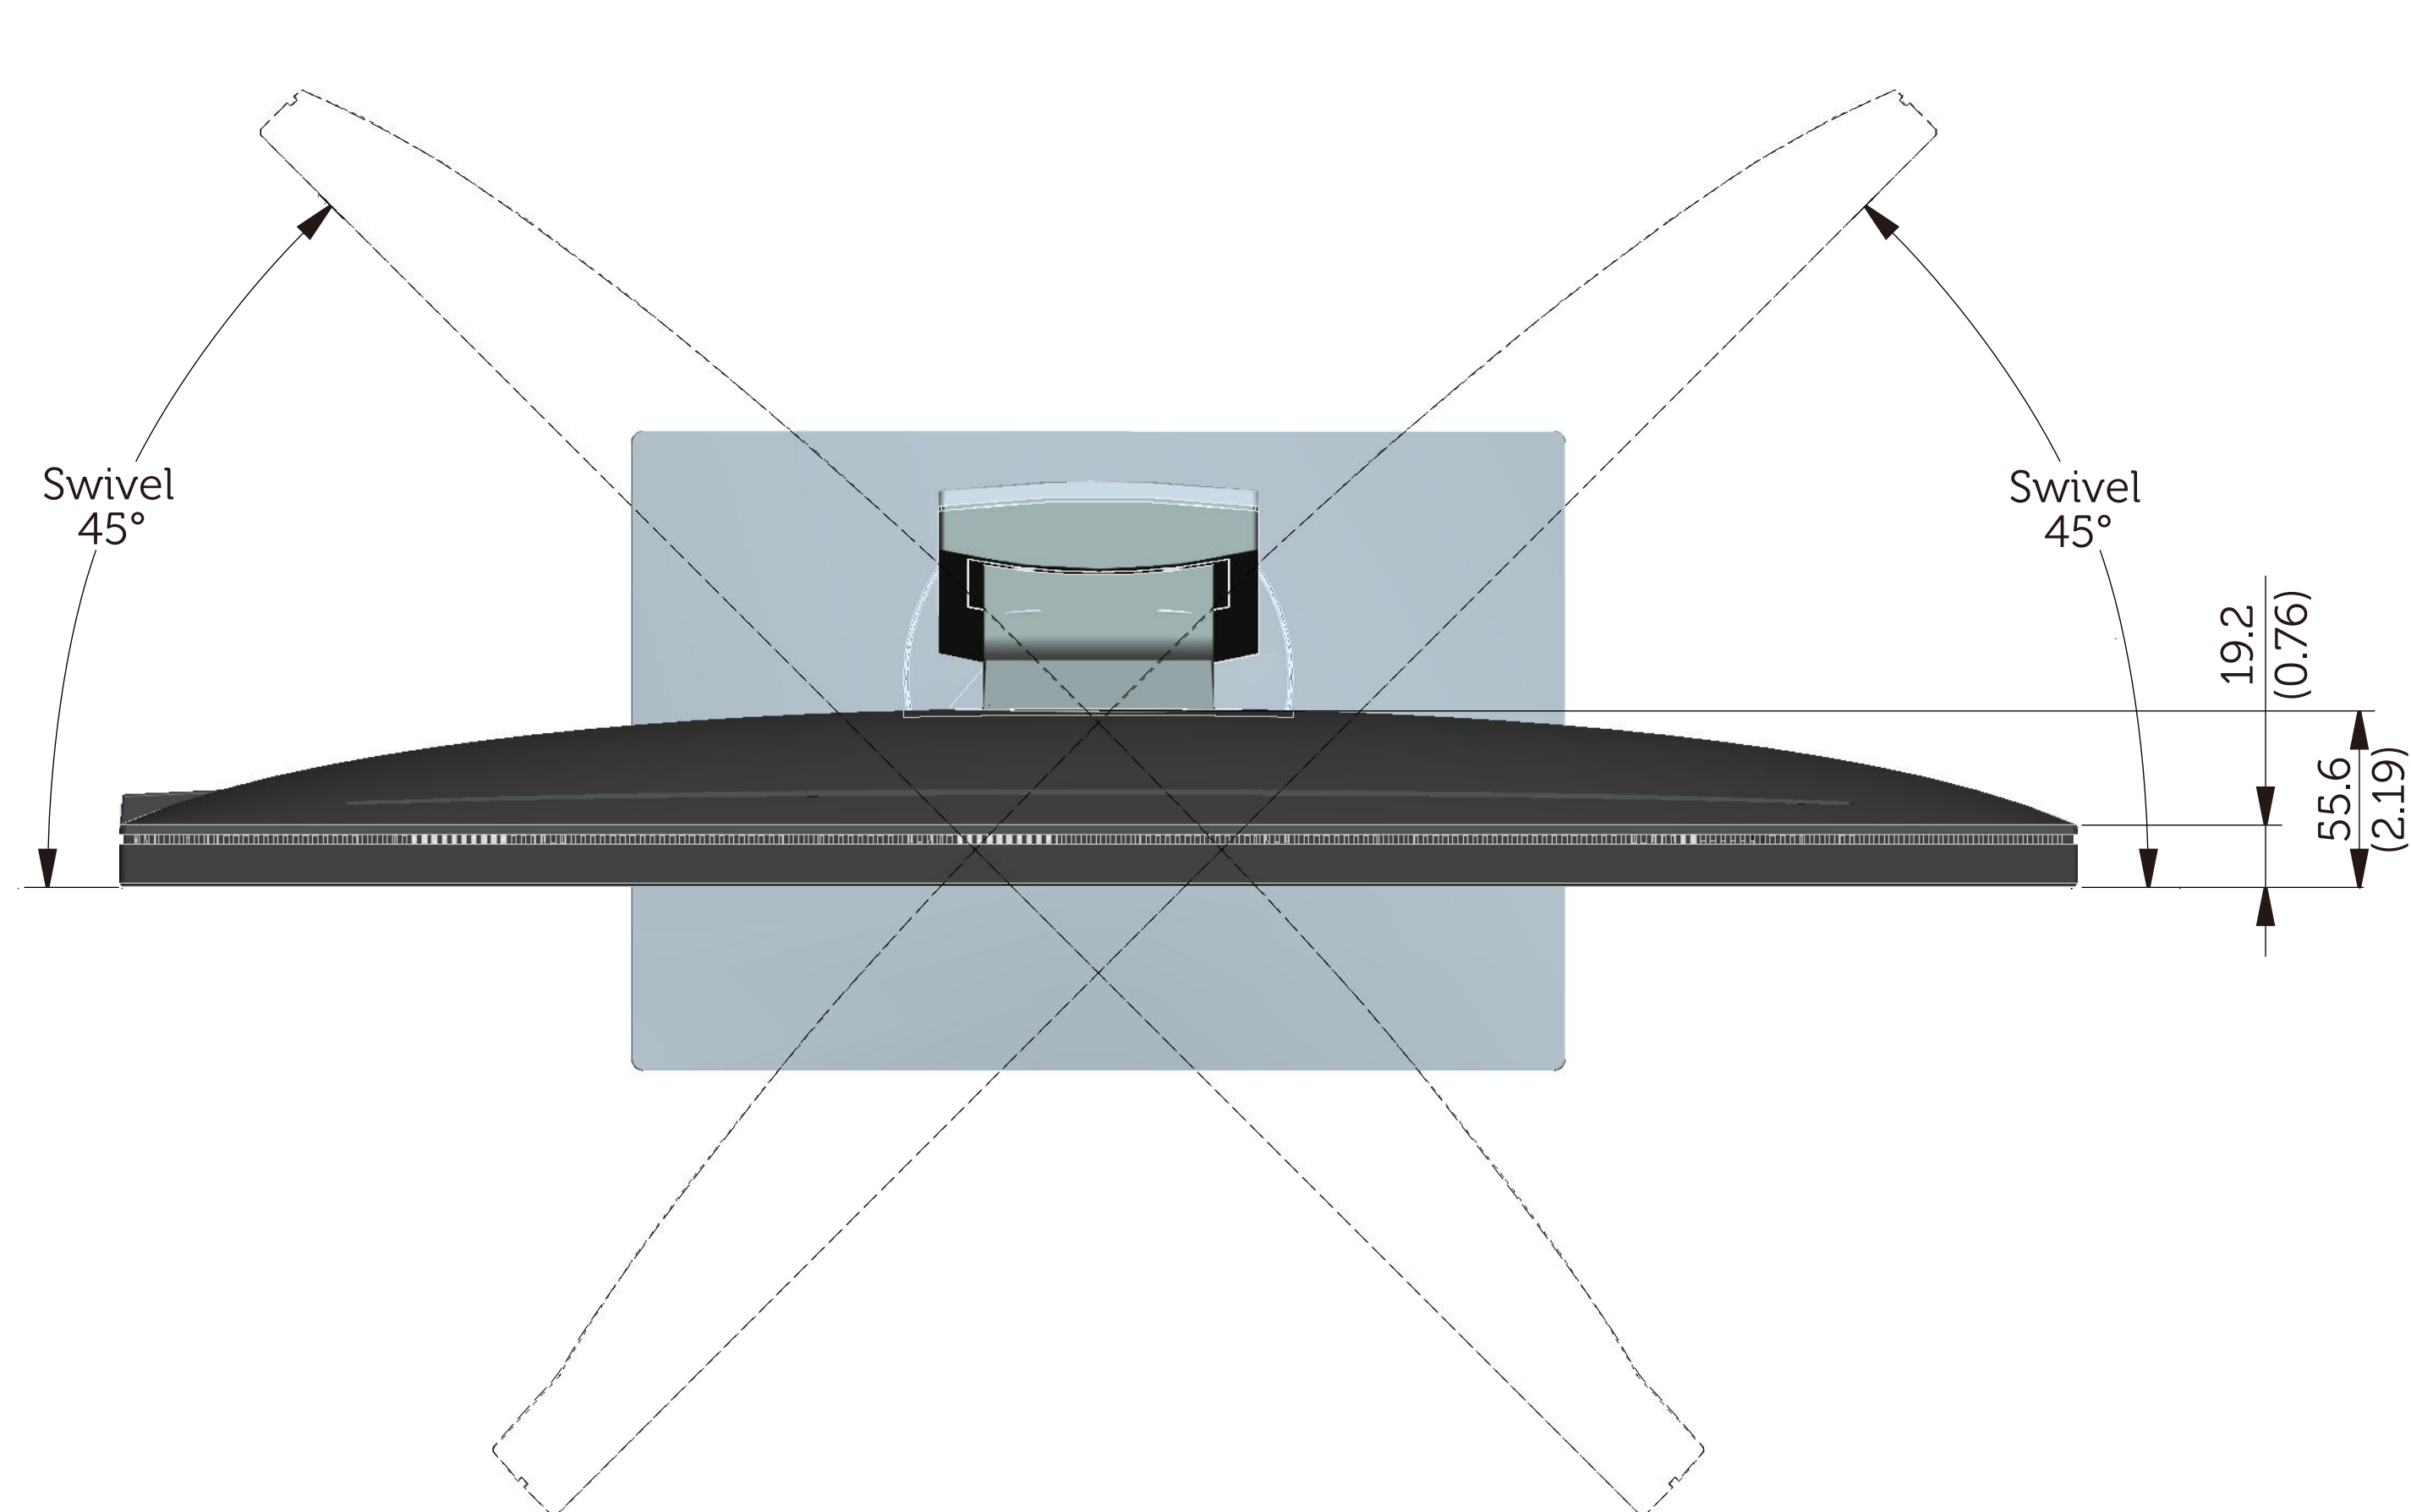

S2716DG Outline Dimension

Norminal Dimension
Unit: mm(inch)

Back View of Monitor without stand